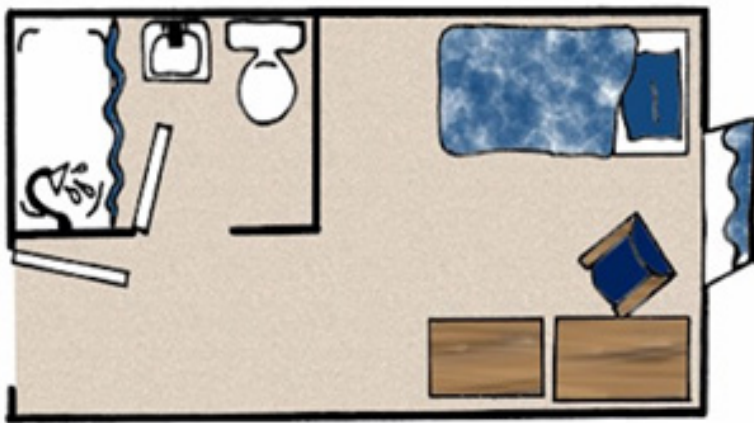

**GET TOGETHER.
COME TOGETHER.
STAY TOGETHER.**

Take your event to new heights at UCCS

LODGING OVERVIEW

Summer 2014

WELCOME TO THE HOUSING VILLAGES

Summit Village Residence Halls

The Summit Village suite-style residence halls at UCCS provide some of the most convenient and comfortable lodging you will find at any college. All of the buildings are three or four stories high and house about seventy-five people. All suites have private bathrooms with shower and vanity and are furnished with extra long twin beds, desks with a bookcase hutch, desk chairs and wardrobes.

All accommodations have a shared phone line and high speed internet. Our conference staff will stock your room with a basic linen package that includes: sheets, pillow with case, comforter, towels and a wash cloth. Each residence hall includes several common lounge areas. For your convenience, there is also a courtesy laundry area in the village; you will only need to provide your own laundry detergent and dryer sheets. Suites have several floor plans which all include a private bathroom.

Summit Village Room Styles

Private Room with a Private Bath

Shared Bedroom in a Suite, 4 persons suite

The suite-style residence halls at UCCS provide some of the most convenient and comfortable lodging you will find at any college.